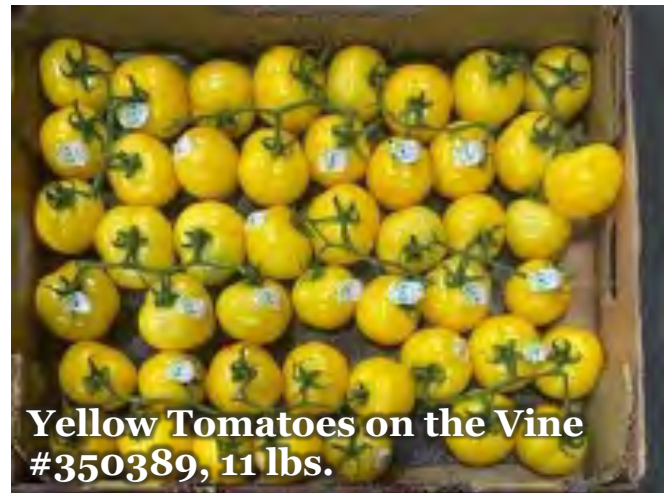

Our produce specialists monitor the growing regions to bring you the best and brightest of the season. With a wide variety of specialty tomatoes, Christ Panos Foods has a tomato for every application.

Grape Tomatoes
#350266, 12/1 pt.

Orange Grape Tomatoes
#350386, 12/1 pt.

Tomato Medley
#350692, 12/1 pt.

Cherry Tomatoes
#350260, 12/1 pt..

Yellow Cherry Tomatoes
#350385, 12/1 pt.

Campari Tomatoes
#350390, 10/1 lb.